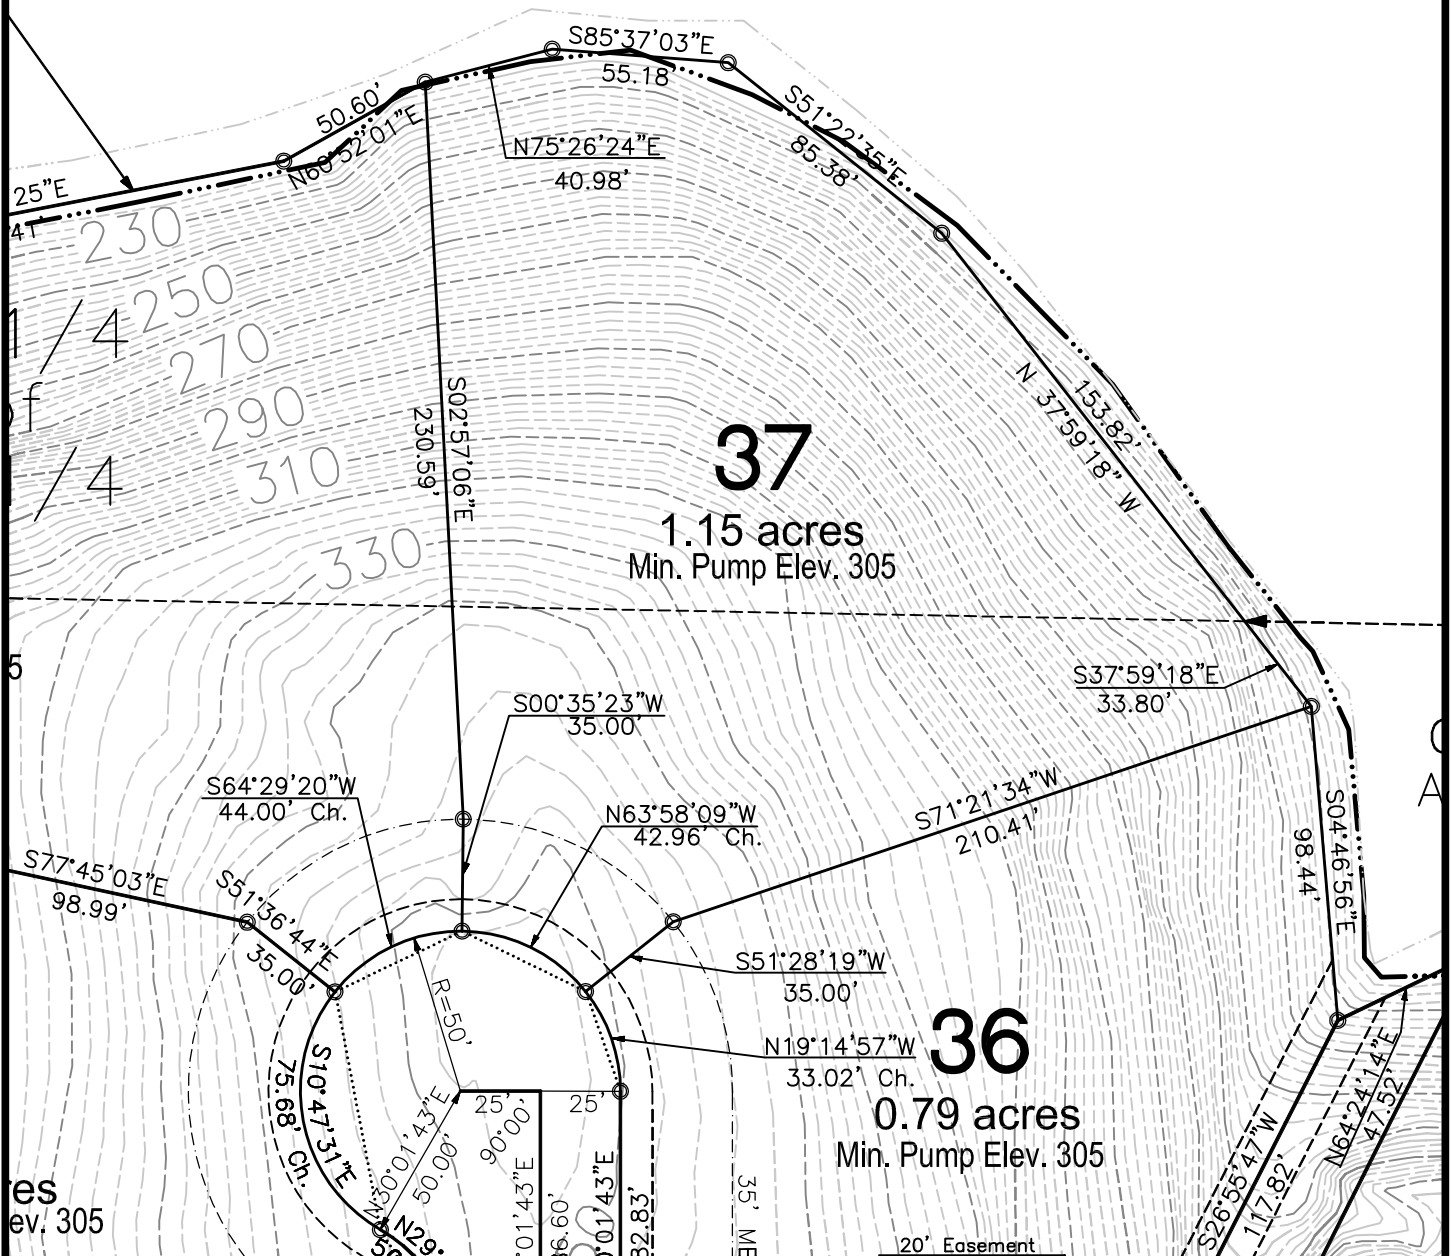

THIS DRAWING IS FOR INFORMATION ONLY.
 TOPOGRAPHIC INFORMATION IS APPROXIMATE
 AND SHOULD BE FIELD VERIFIED.

Site Layout Lot 37

The Lakes

WESTERVELT REALTY

P.O. BOX 4888
 TUSCALOOSA
 AL 35404
 (205) 682-8000