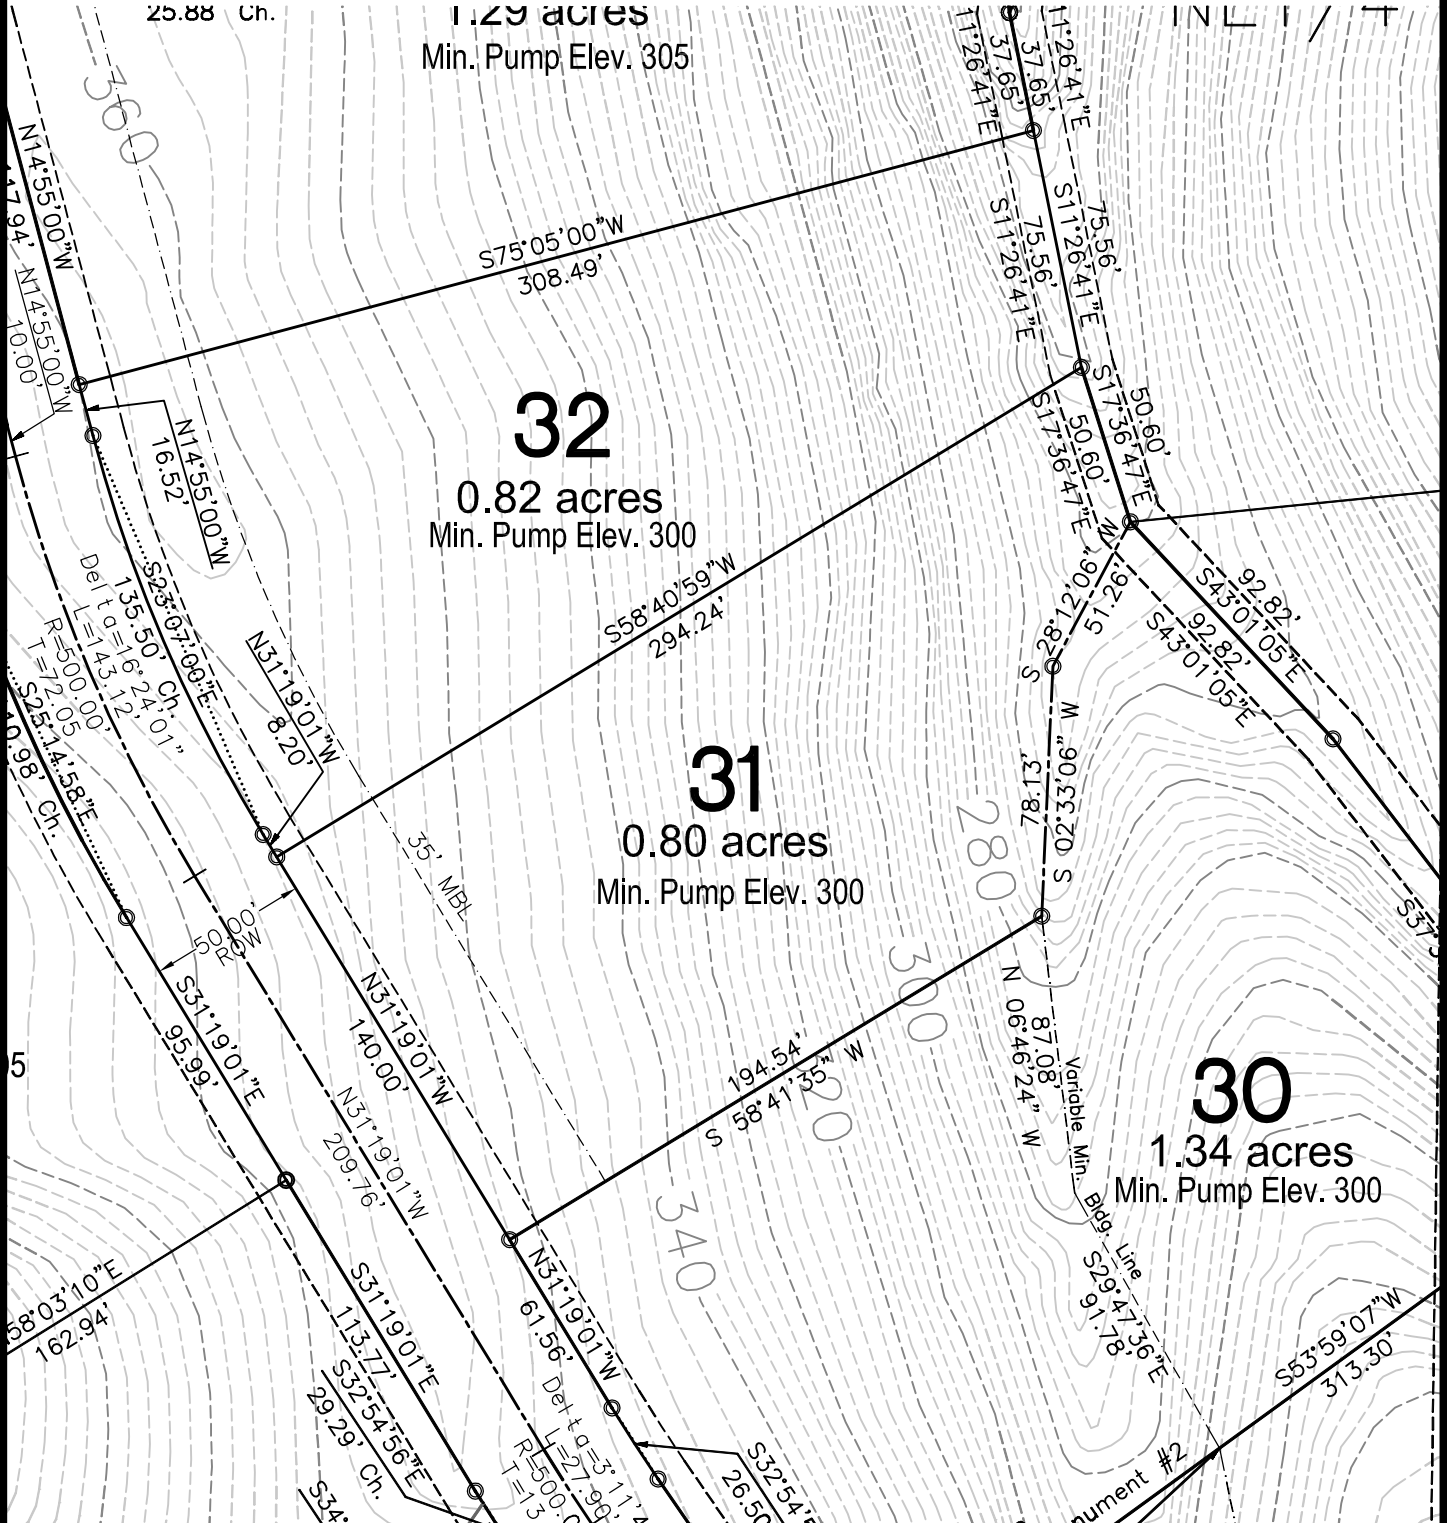

THIS DRAWING IS FOR INFORMATION ONLY.
 TOPOGRAPHIC INFORMATION IS APPROXIMATE
 AND SHOULD BE FIELD VERIFIED.

Site Layout Lot 31

The Lakes

WESTERVELT REALTY

P.O. BOX 4888
 TUSCALOOSA
 AL 35404
 (205) 682-8000