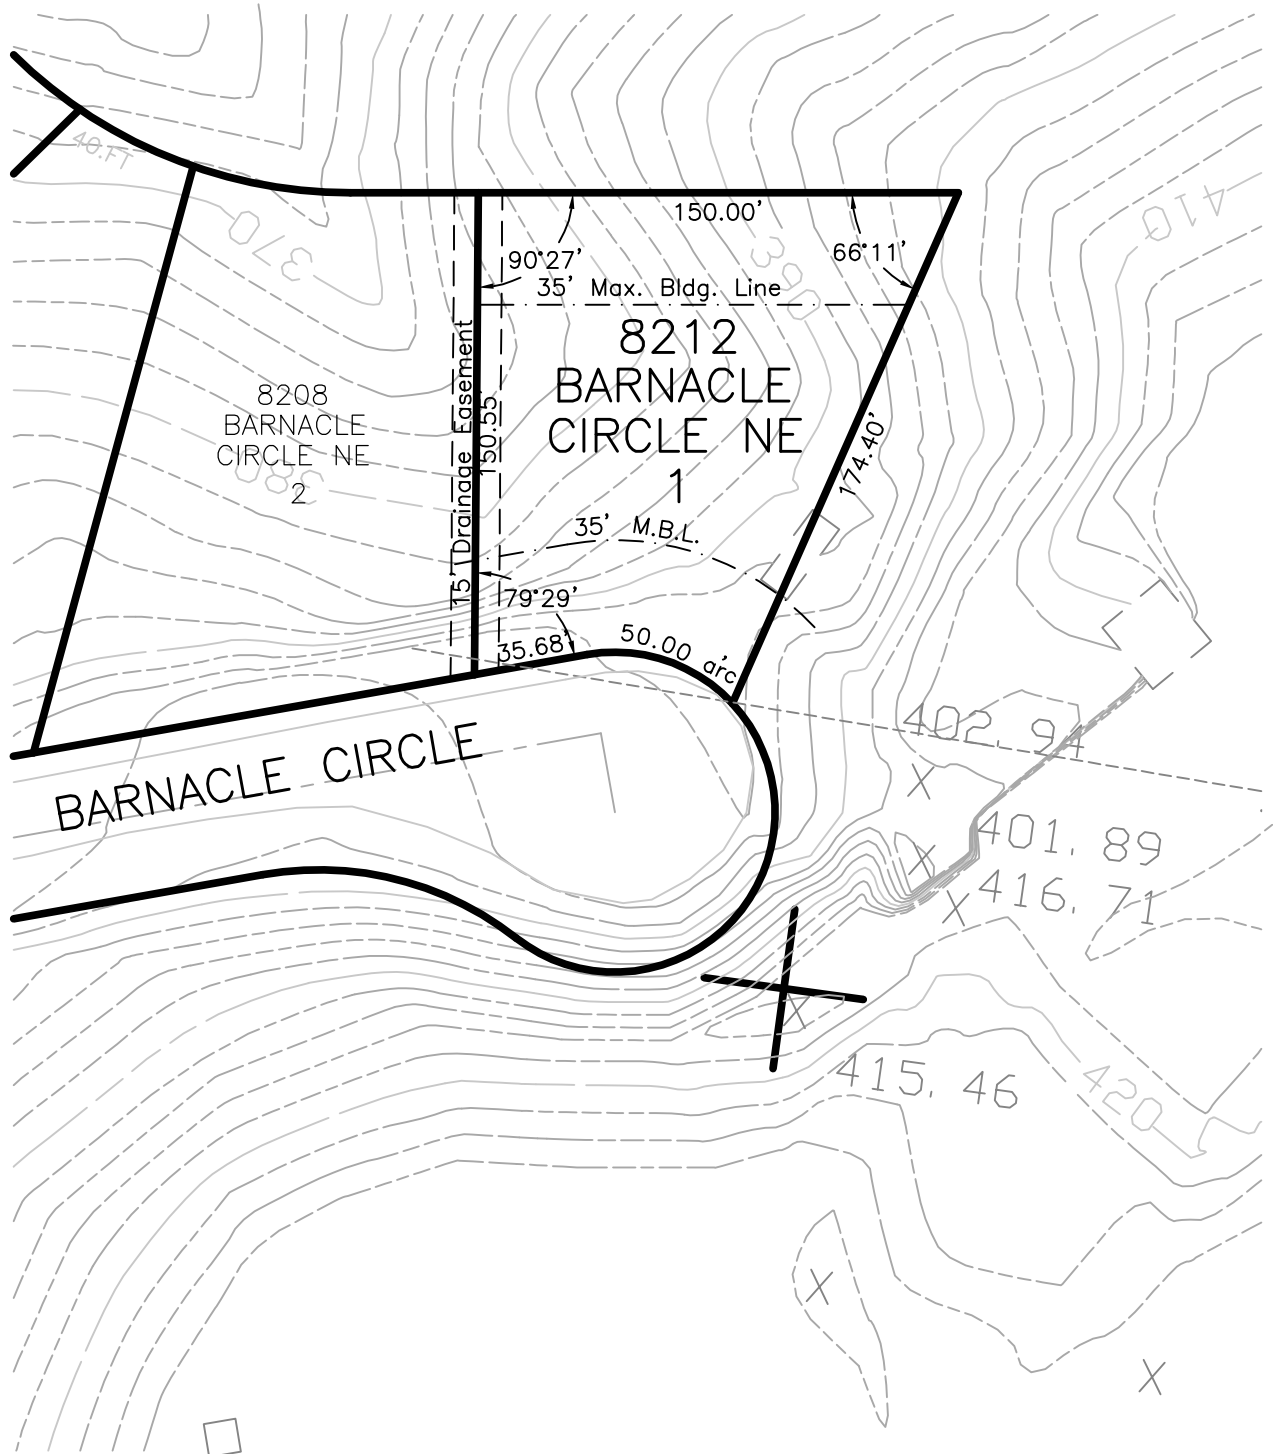

THIS DRAWING IS FOR INFORMATION ONLY.
TOPOGRAPHIC INFORMATION IS APPROXIMATE
AND SHOULD BE FIELD VERIFIED.

GRAPHIC SCALE

Site Layout 8212 Barnacle Circle

Note: Verify Lot Dimensions with Deed.

Yacht Club Bay