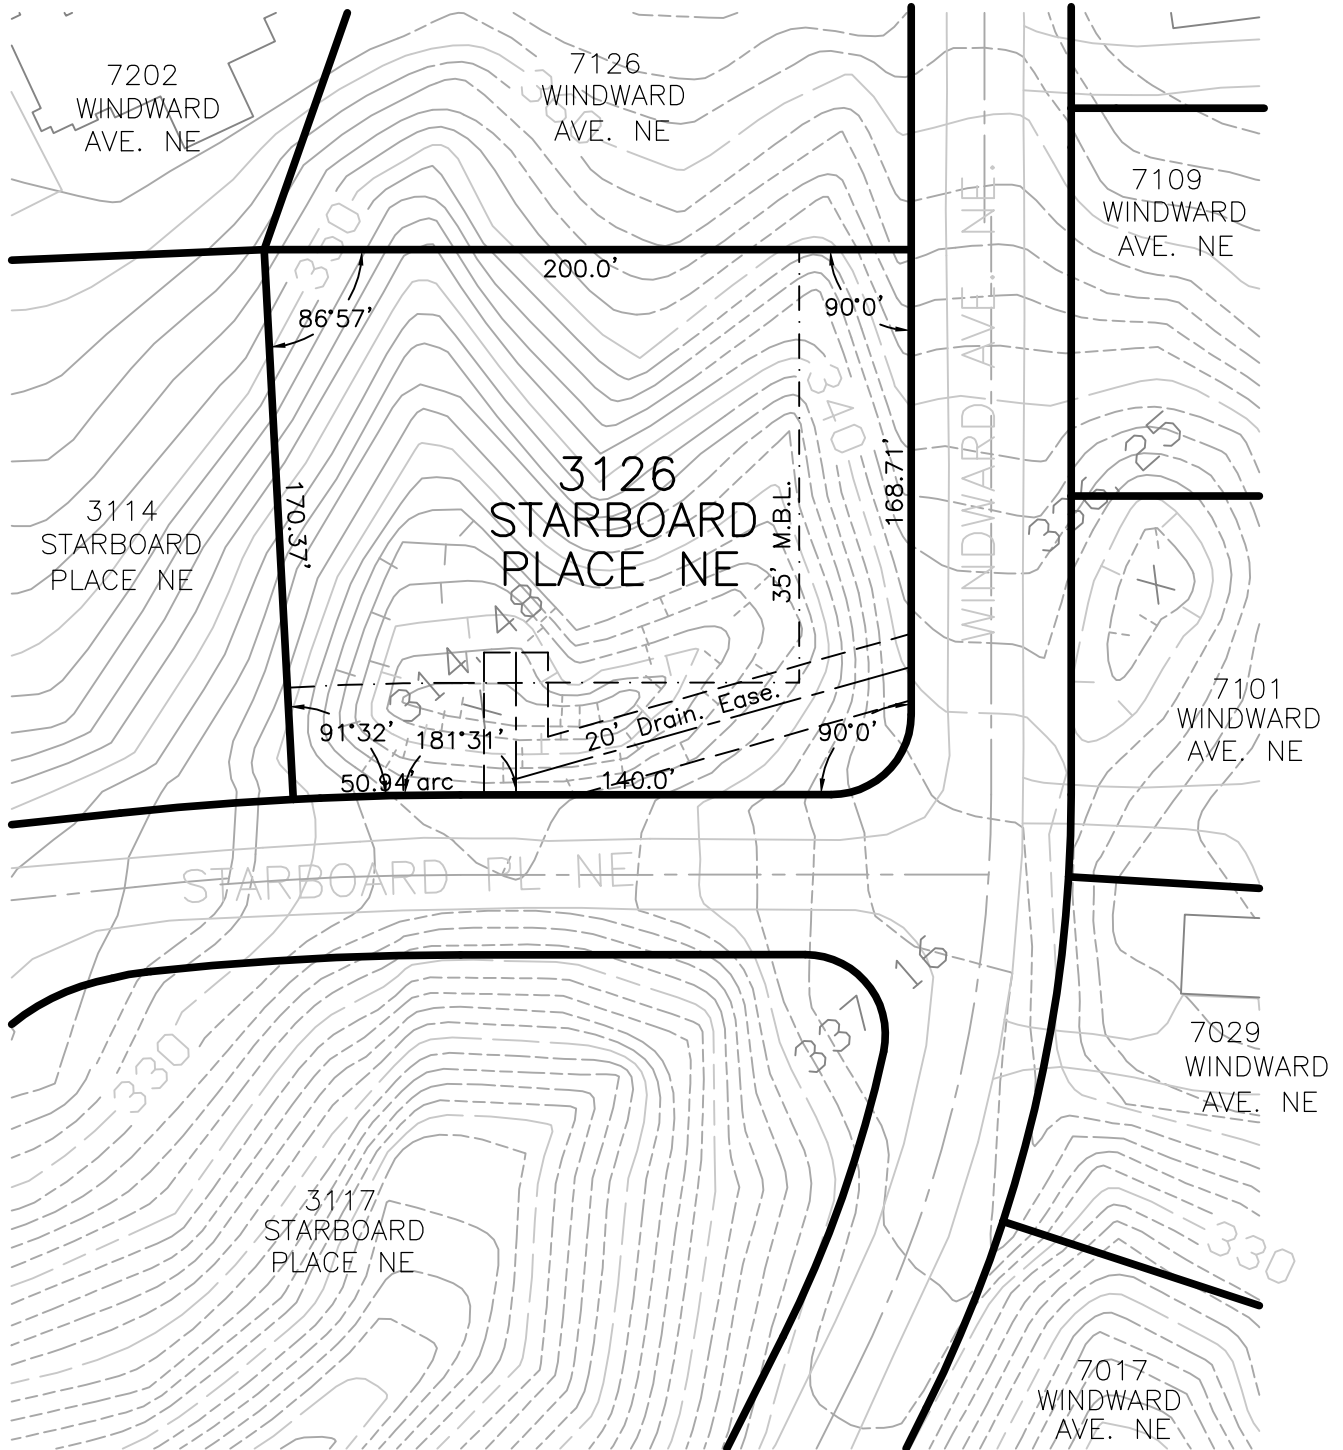

THIS DRAWING IS FOR INFORMATION ONLY.
TOPOGRAPHIC INFORMATION IS APPROXIMATE
AND SHOULD BE FIELD VERIFIED.

1"=60'

GRAPHIC SCALE

Site Layout 3126 Starboard Place

Note: Verify Lot Dimensions with deed.

Yacht Club Bay