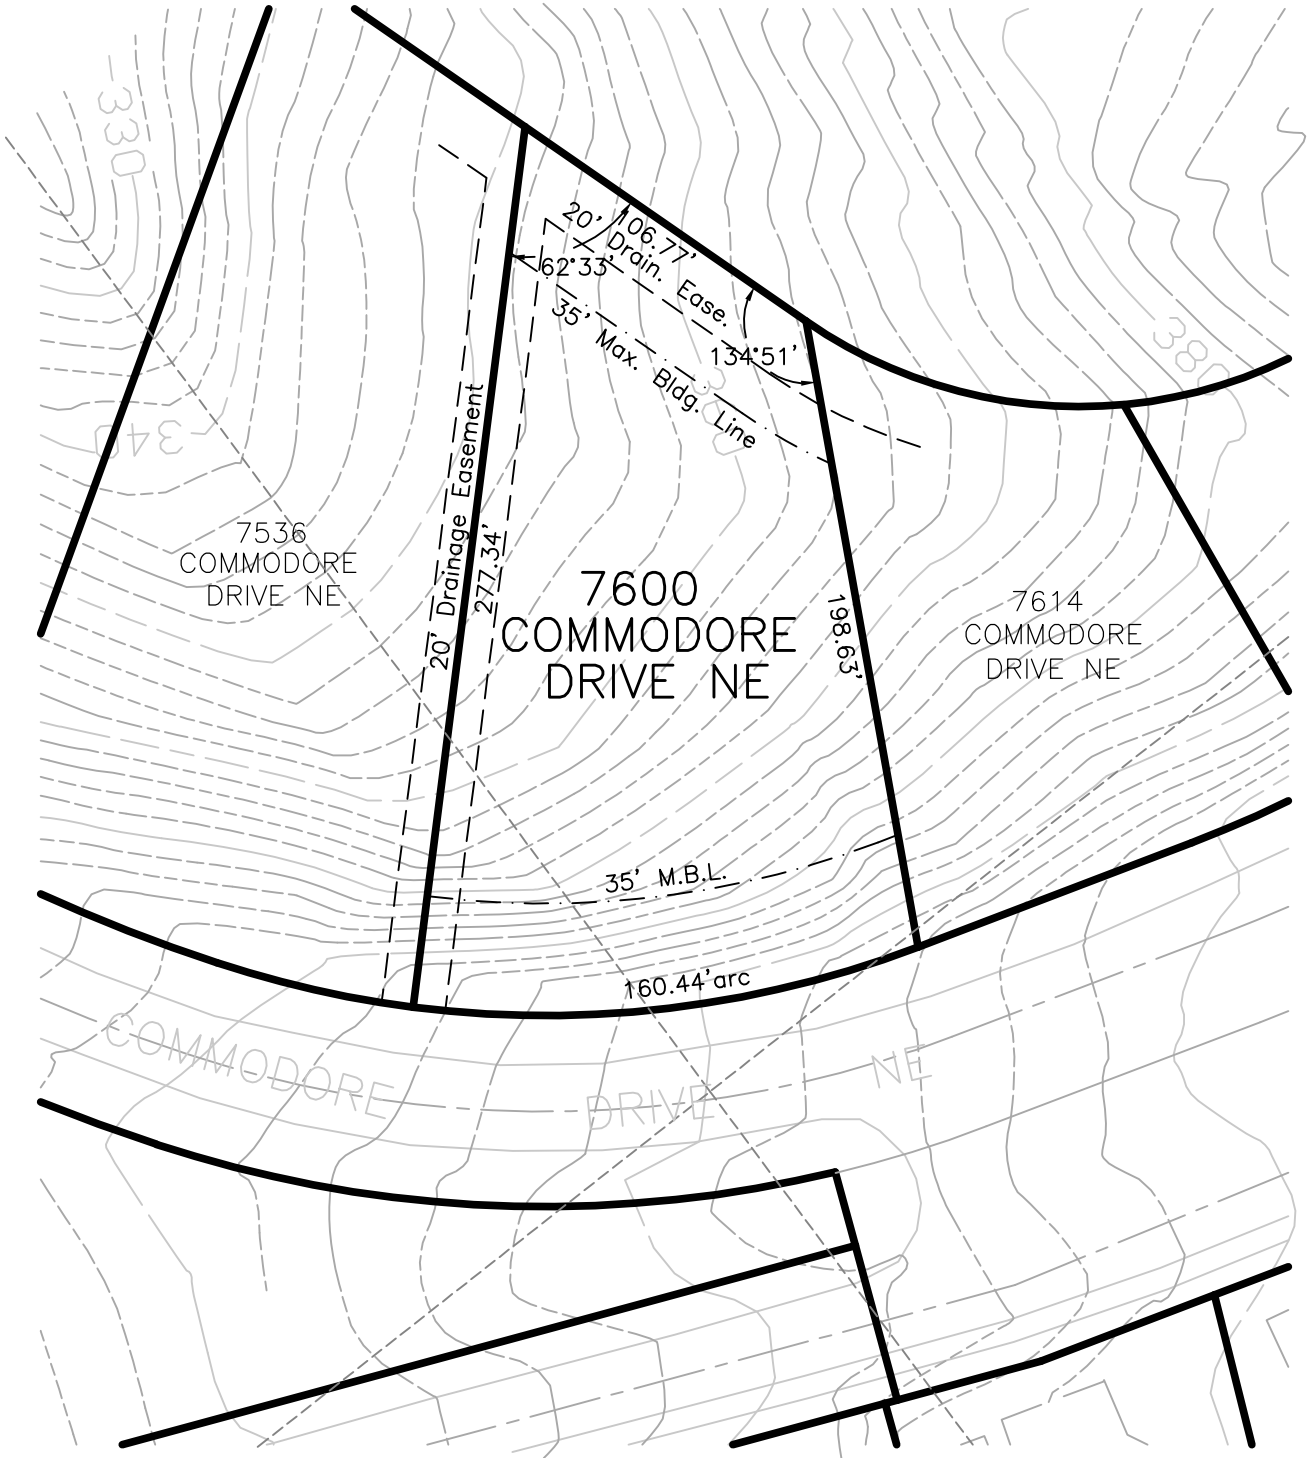

THIS DRAWING IS FOR INFORMATION ONLY.  
TOPOGRAPHIC INFORMATION IS APPROXIMATE  
AND SHOULD BE FIELD VERIFIED.

GRAPHIC SCALE

1"=60'

# Site Layout 7600 Commodore Drive

Note: Verify Lot Dimensions with Deed.

# Yacht Club Bay