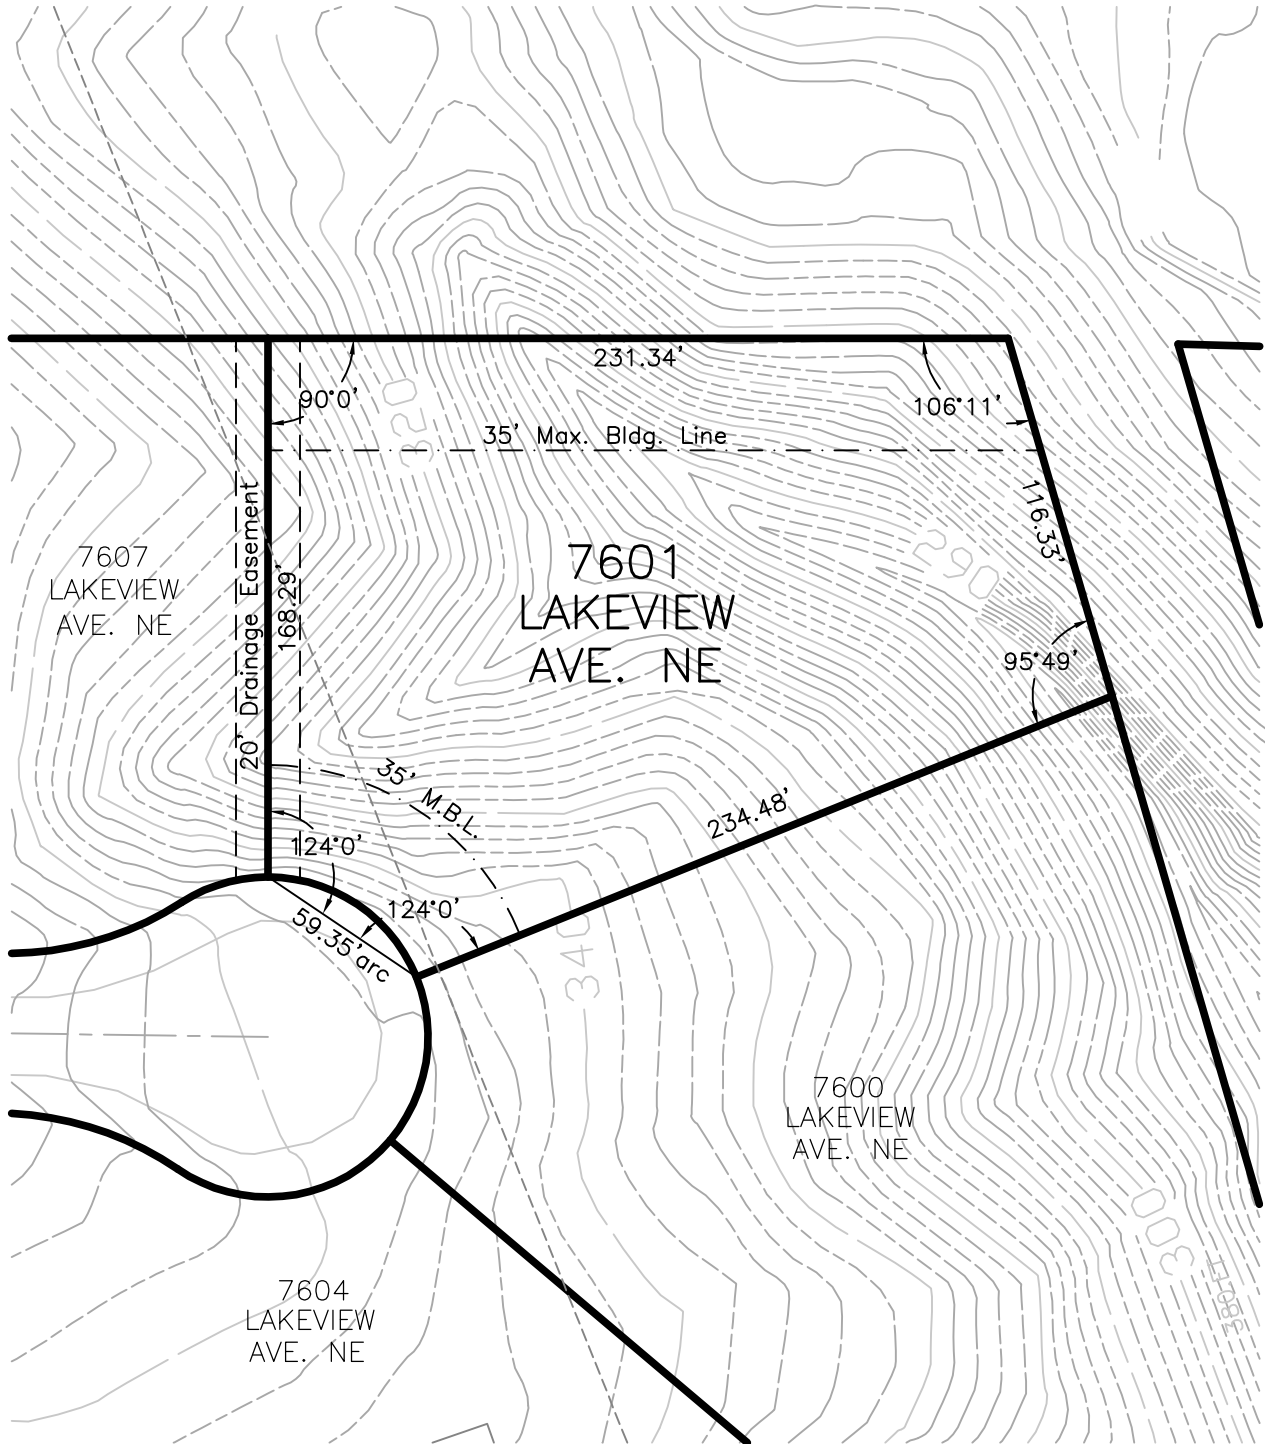

THIS DRAWING IS FOR INFORMATION ONLY.
TOPOGRAPHIC INFORMATION IS APPROXIMATE
AND SHOULD BE FIELD VERIFIED.

GRAPHIC SCALE

1"=60'

Site Layout

7601 Lakeview Avenue

Note: Verify Lot Dimensions with Deed

Yacht Club Bay