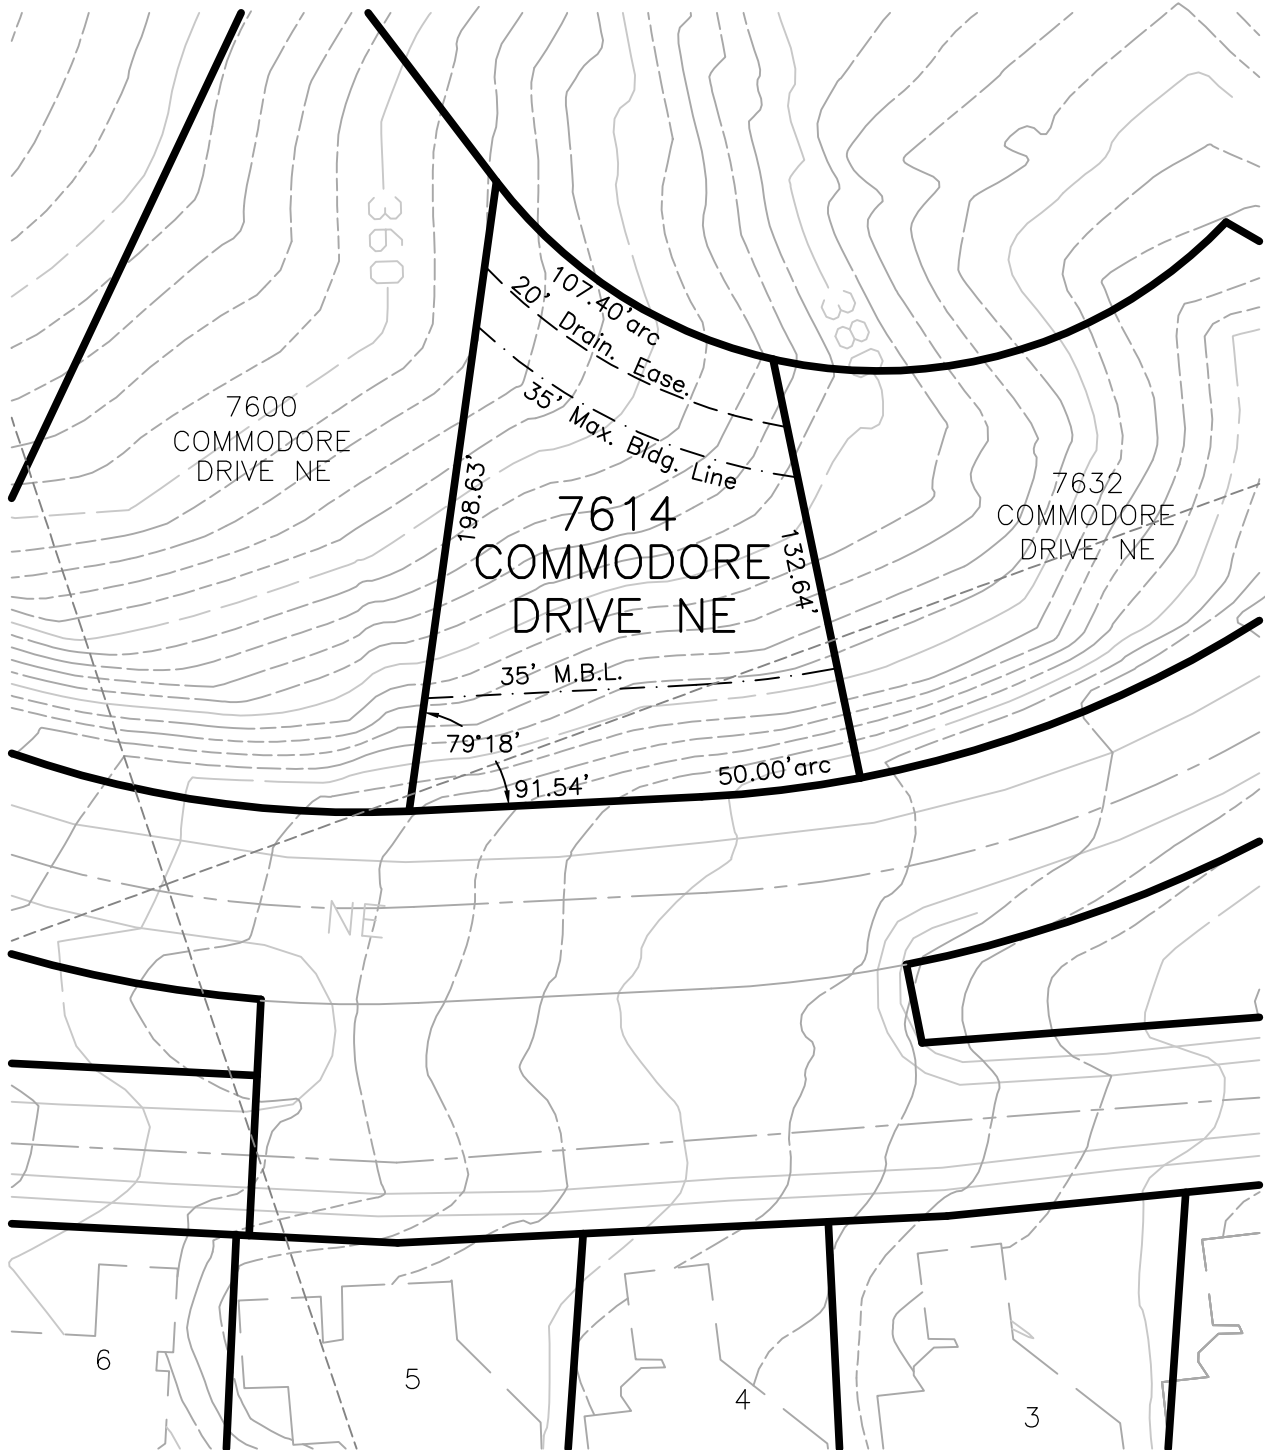

THIS DRAWING IS FOR INFORMATION ONLY.
TOPOGRAPHIC INFORMATION IS APPROXIMATE
AND SHOULD BE FIELD VERIFIED.

GRAPHIC SCALE

1"=60'

Site Layout 7614 Commodore Drive

Note: Verify Lot Dimensions with Deed.

Yacht Club Bay

P.O. BOX 4888
TUSCALOOSA
AL 35404
(205) 568-0000