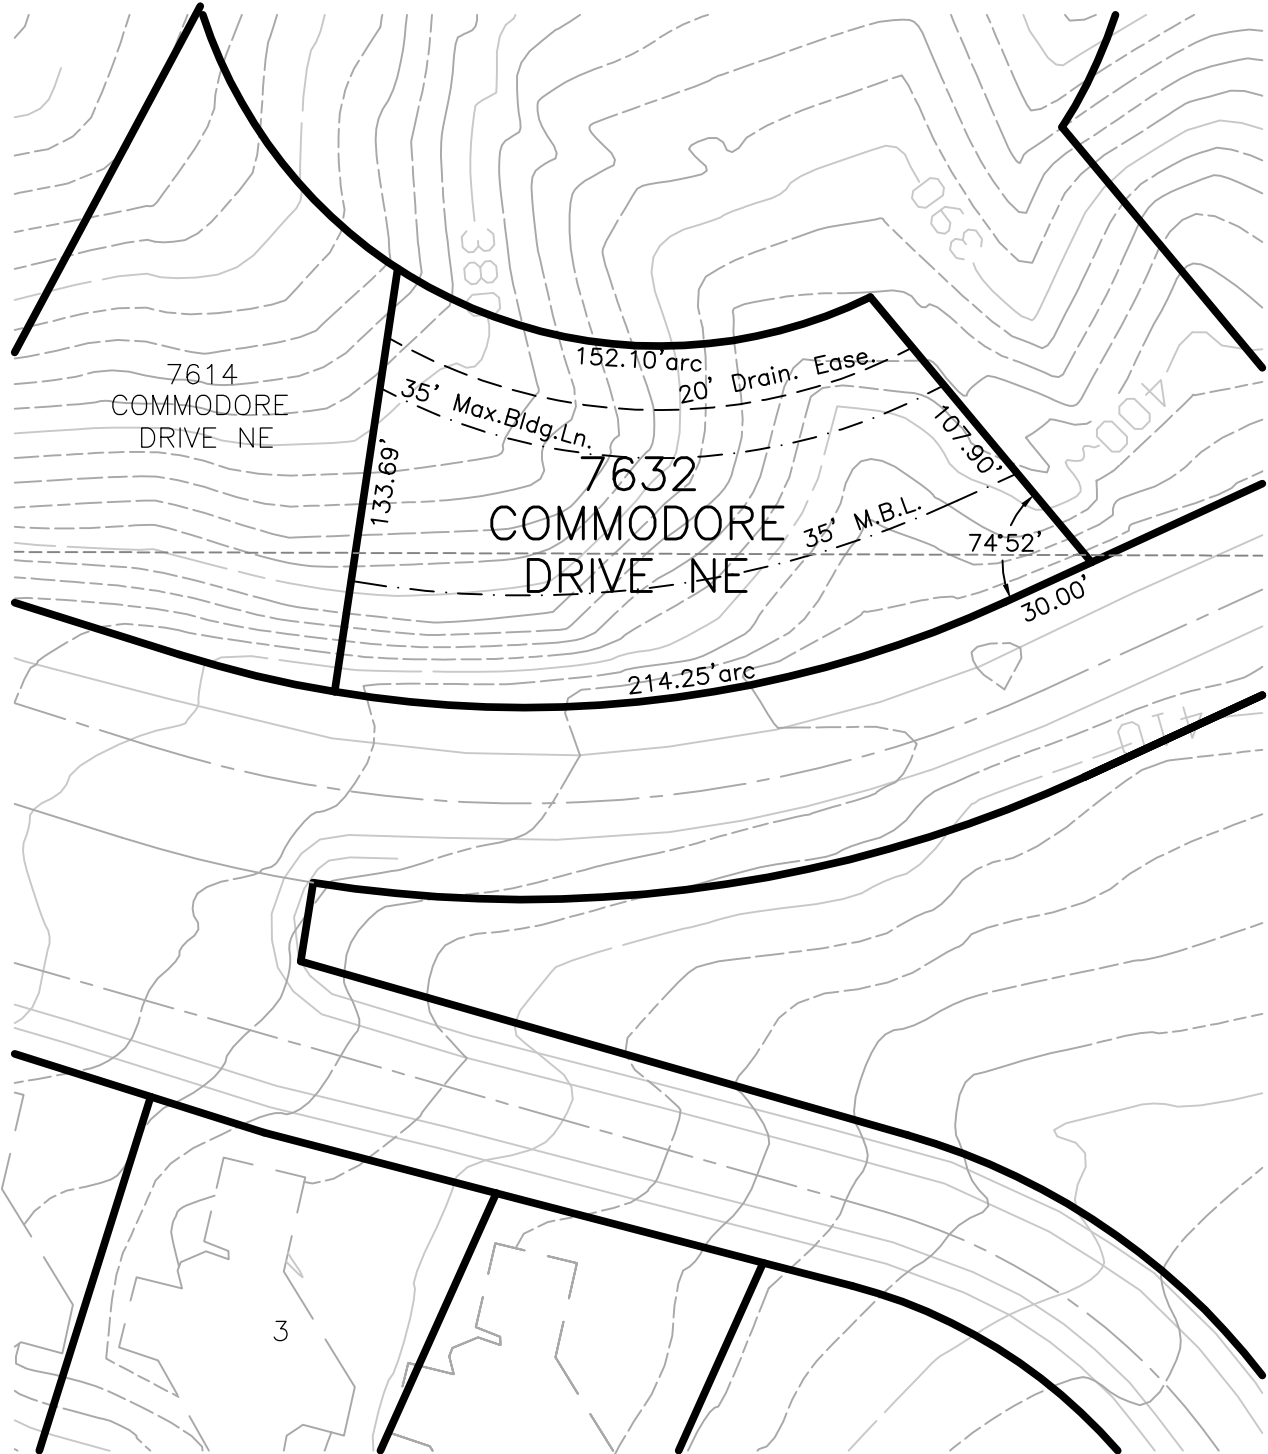

THIS DRAWING IS FOR INFORMATION ONLY.
TOPOGRAPHIC INFORMATION IS APPROXIMATE
AND SHOULD BE FIELD VERIFIED.

GRAPHIC SCALE

1"=60'

Site Layout 7632 Commodore Drive

Note: Verify Lot Dimensions with Deed.

Yacht Club Bay

P.O. BOX 4888
TUSCALOOSA
AL 35404
(205) 582-0000