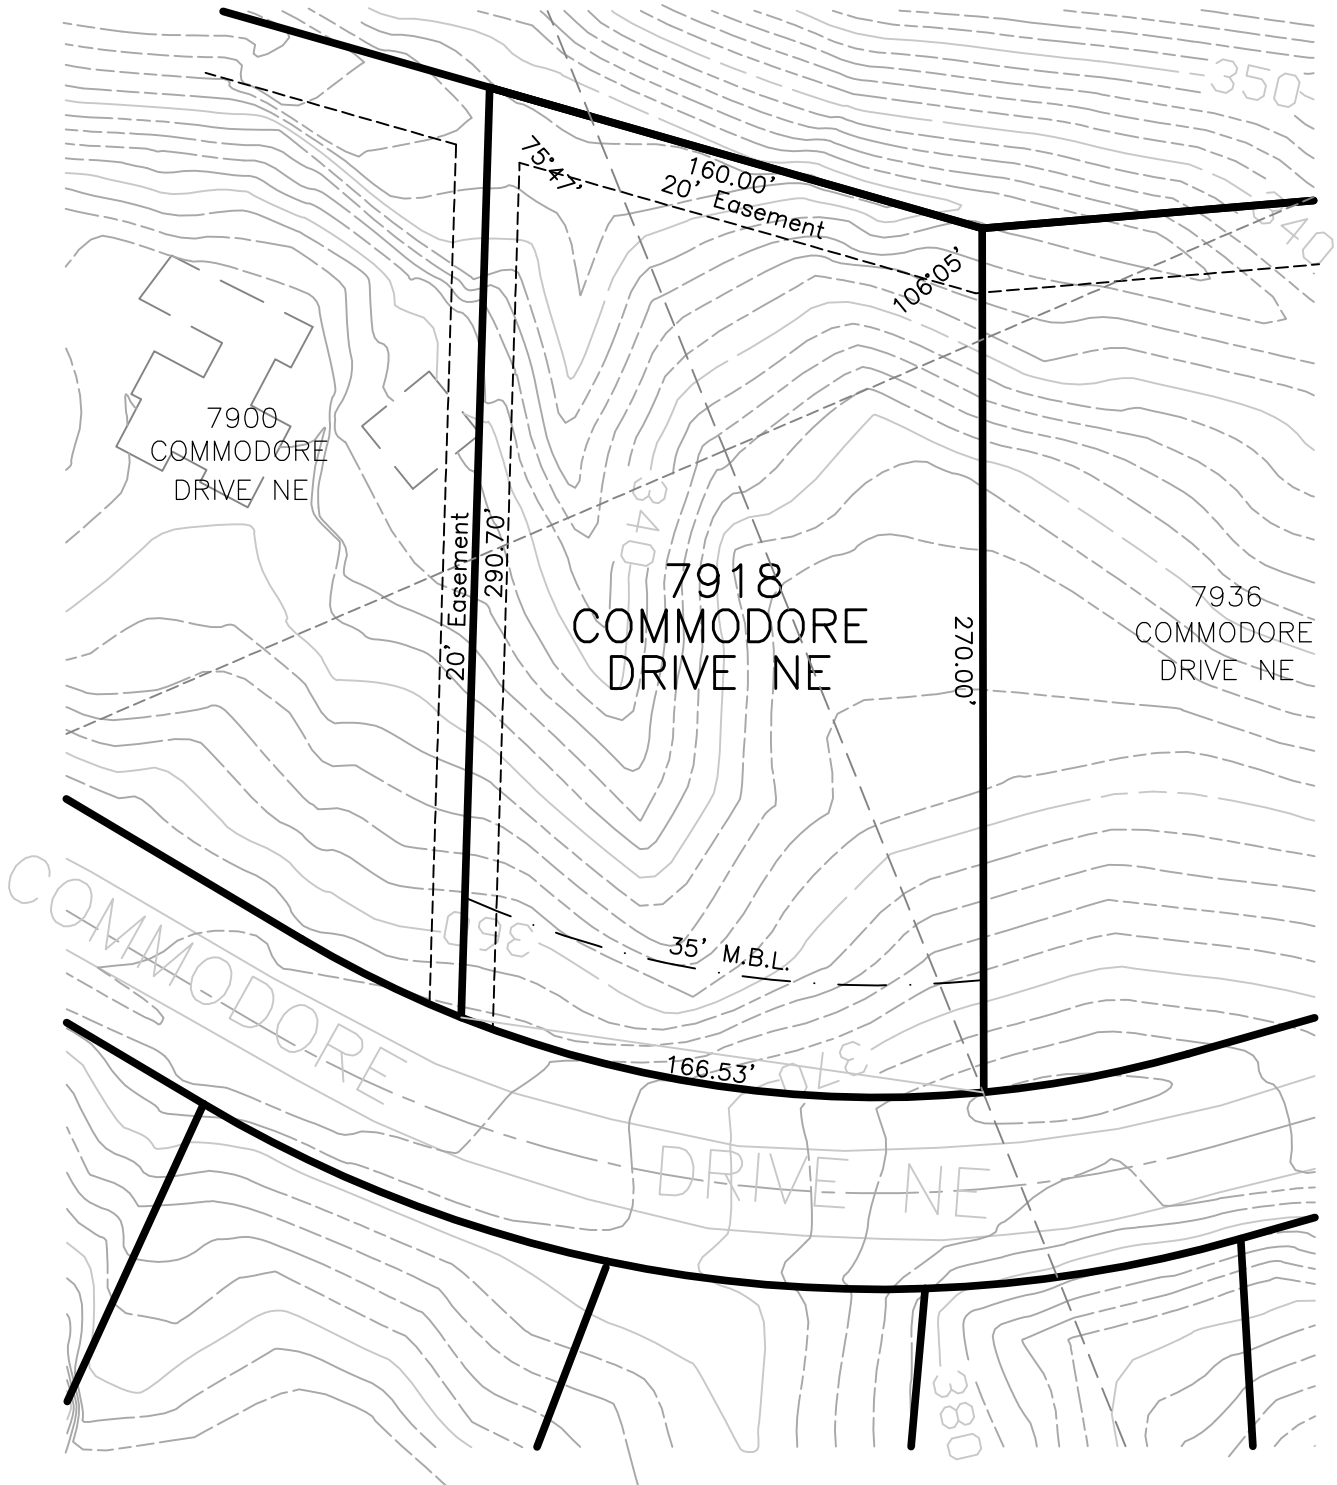

THIS DRAWING IS FOR INFORMATION ONLY.
TOPOGRAPHIC INFORMATION IS APPROXIMATE
AND SHOULD BE FIELD VERIFIED.

Site Layout 7918 Commodore Dr

Note: Verify Lot Dimensions with Deed

Yacht Club Bay