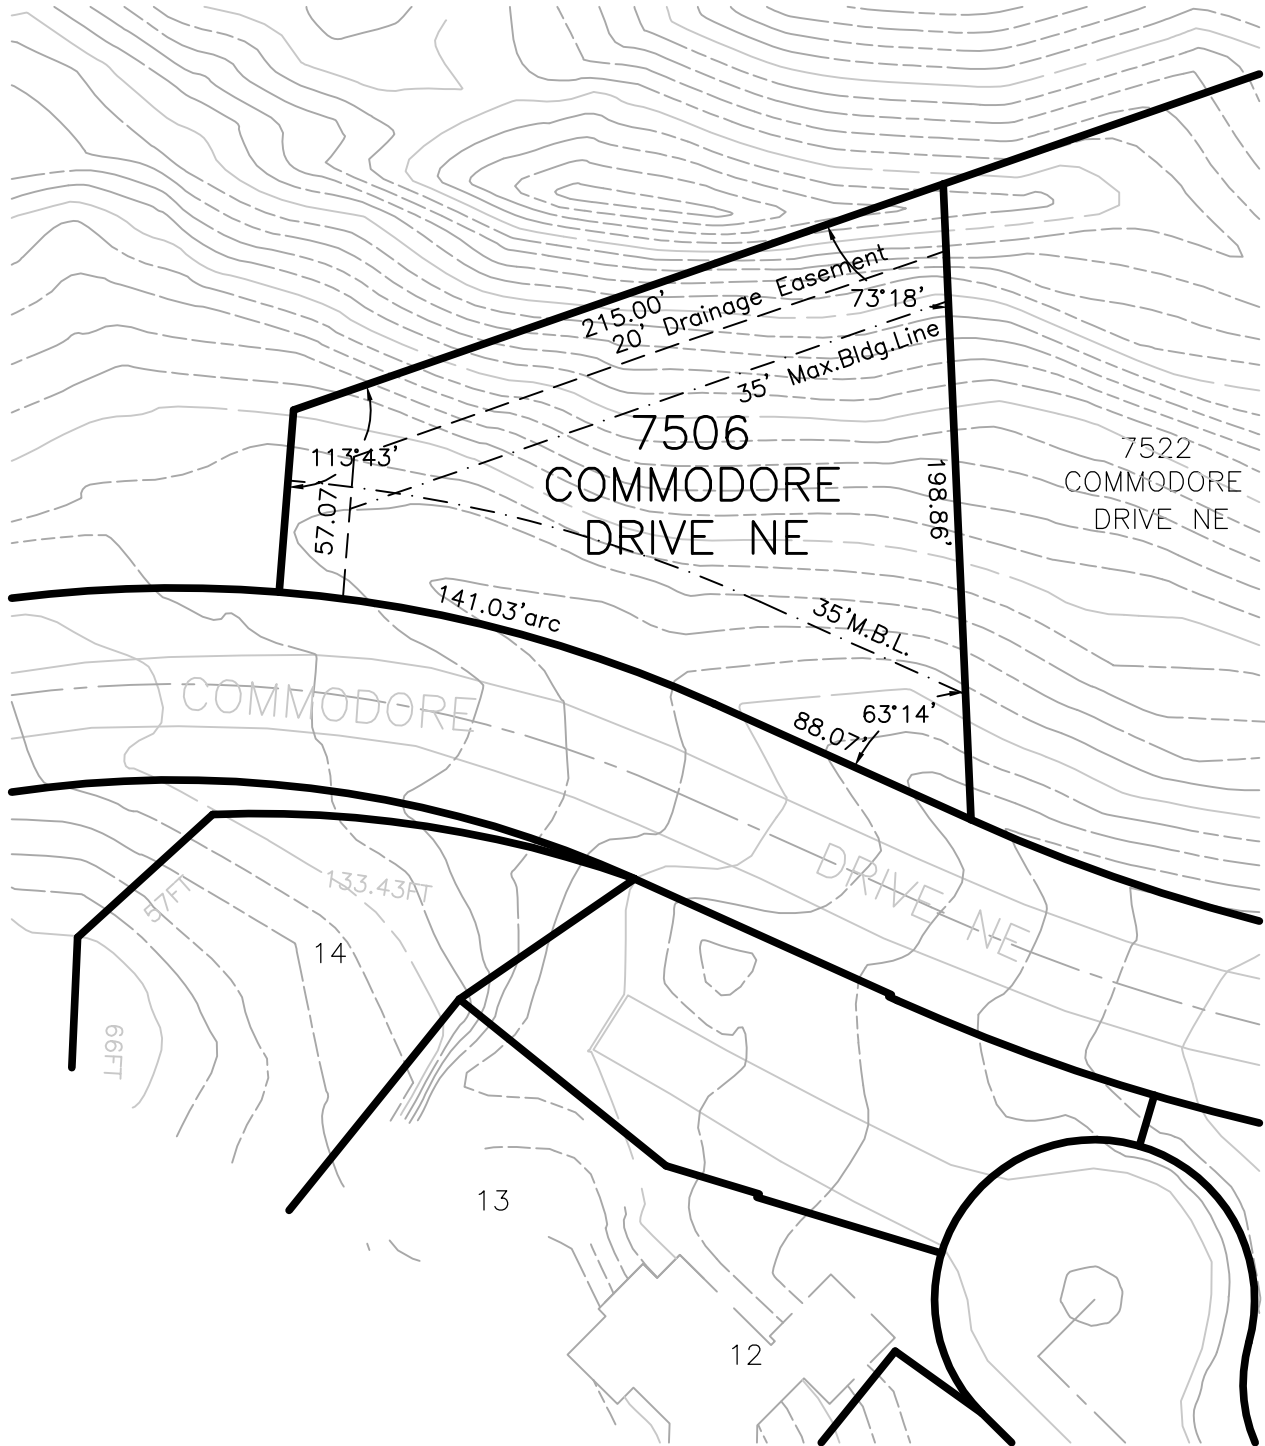

THIS DRAWING IS FOR INFORMATION ONLY.
TOPOGRAPHIC INFORMATION IS APPROXIMATE
AND SHOULD BE FIELD VERIFIED.

GRAPHIC SCALE

1"=60'

Site Layout 7506 Commodore Drive

Note: Verify Lot Dimensions with Deed.

Yacht Club Bay

P.O. BOX 4888
TUSCALOOSA
AL 35404
(205) 568-0000