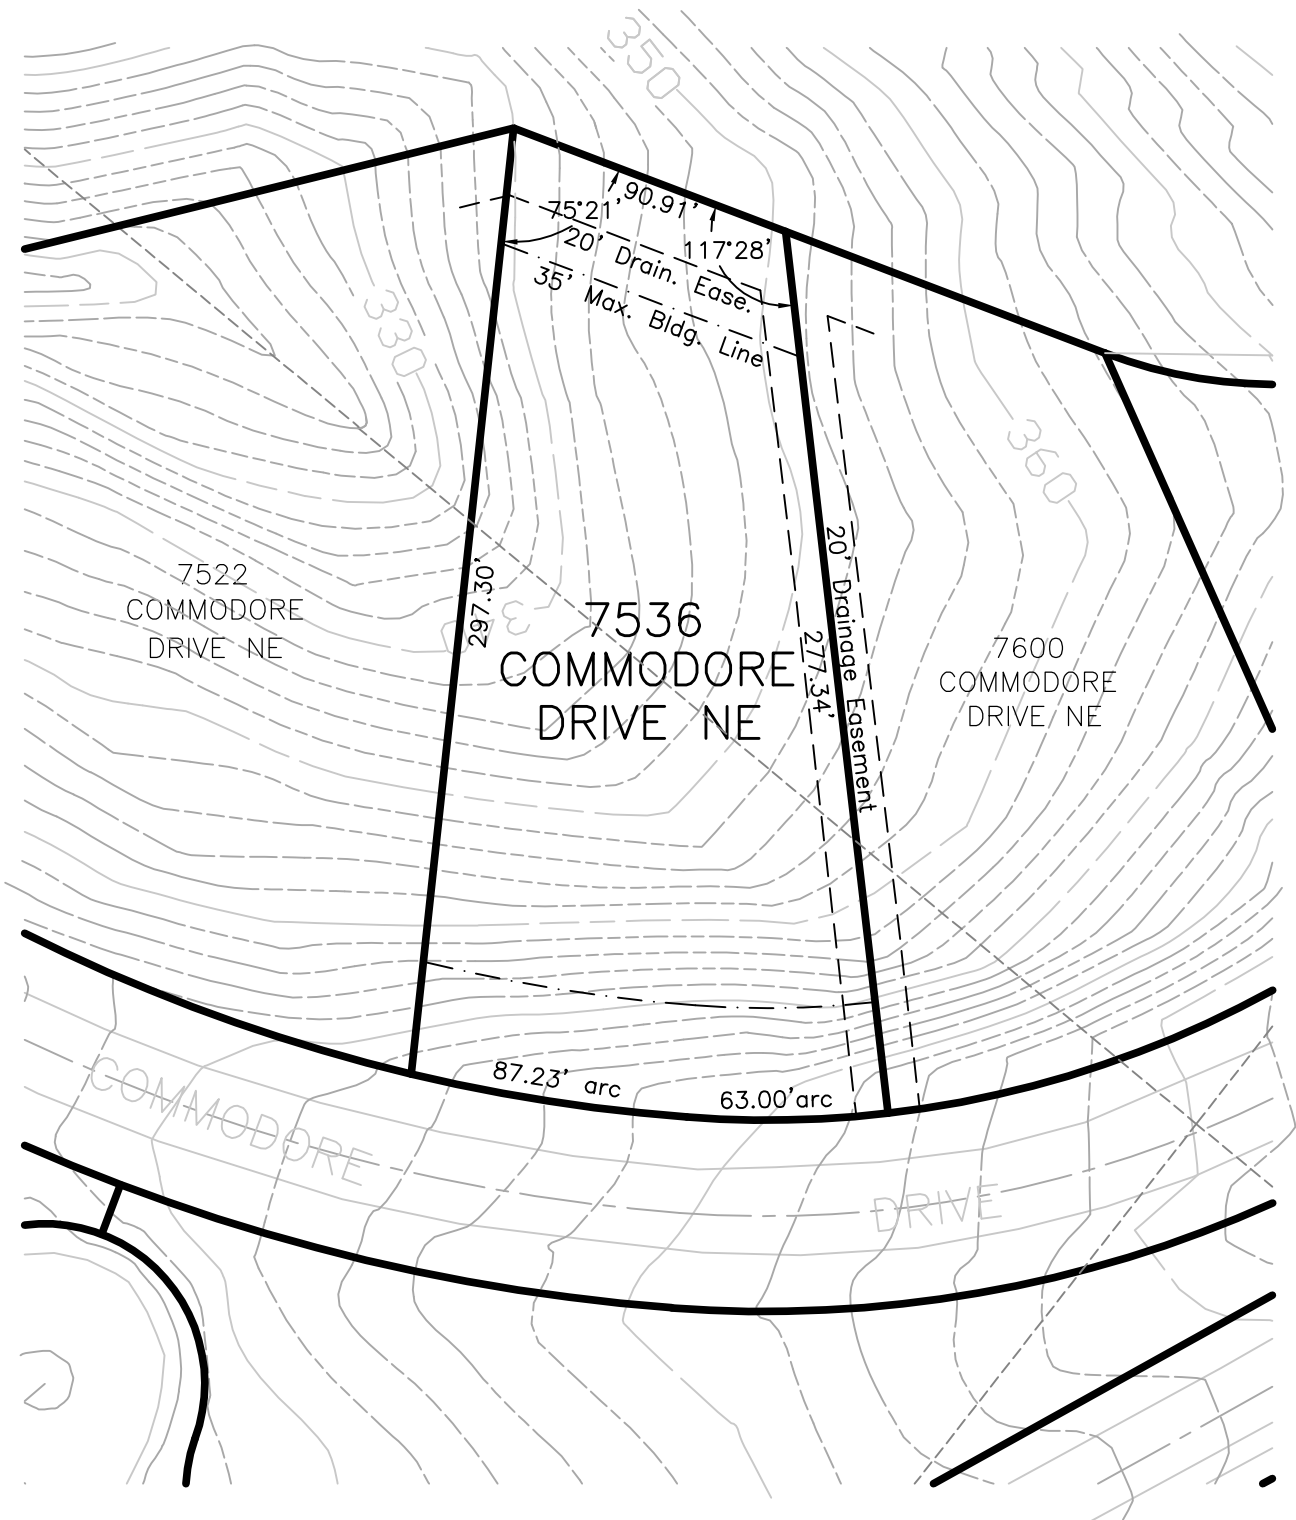

THIS DRAWING IS FOR INFORMATION ONLY.
TOPOGRAPHIC INFORMATION IS APPROXIMATE
AND SHOULD BE FIELD VERIFIED.

GRAPHIC SCALE

1"=60'

Site Layout 7536 Commodore Drive

Note: Verify Lot Dimensions with Deed.

Yacht Club Bay