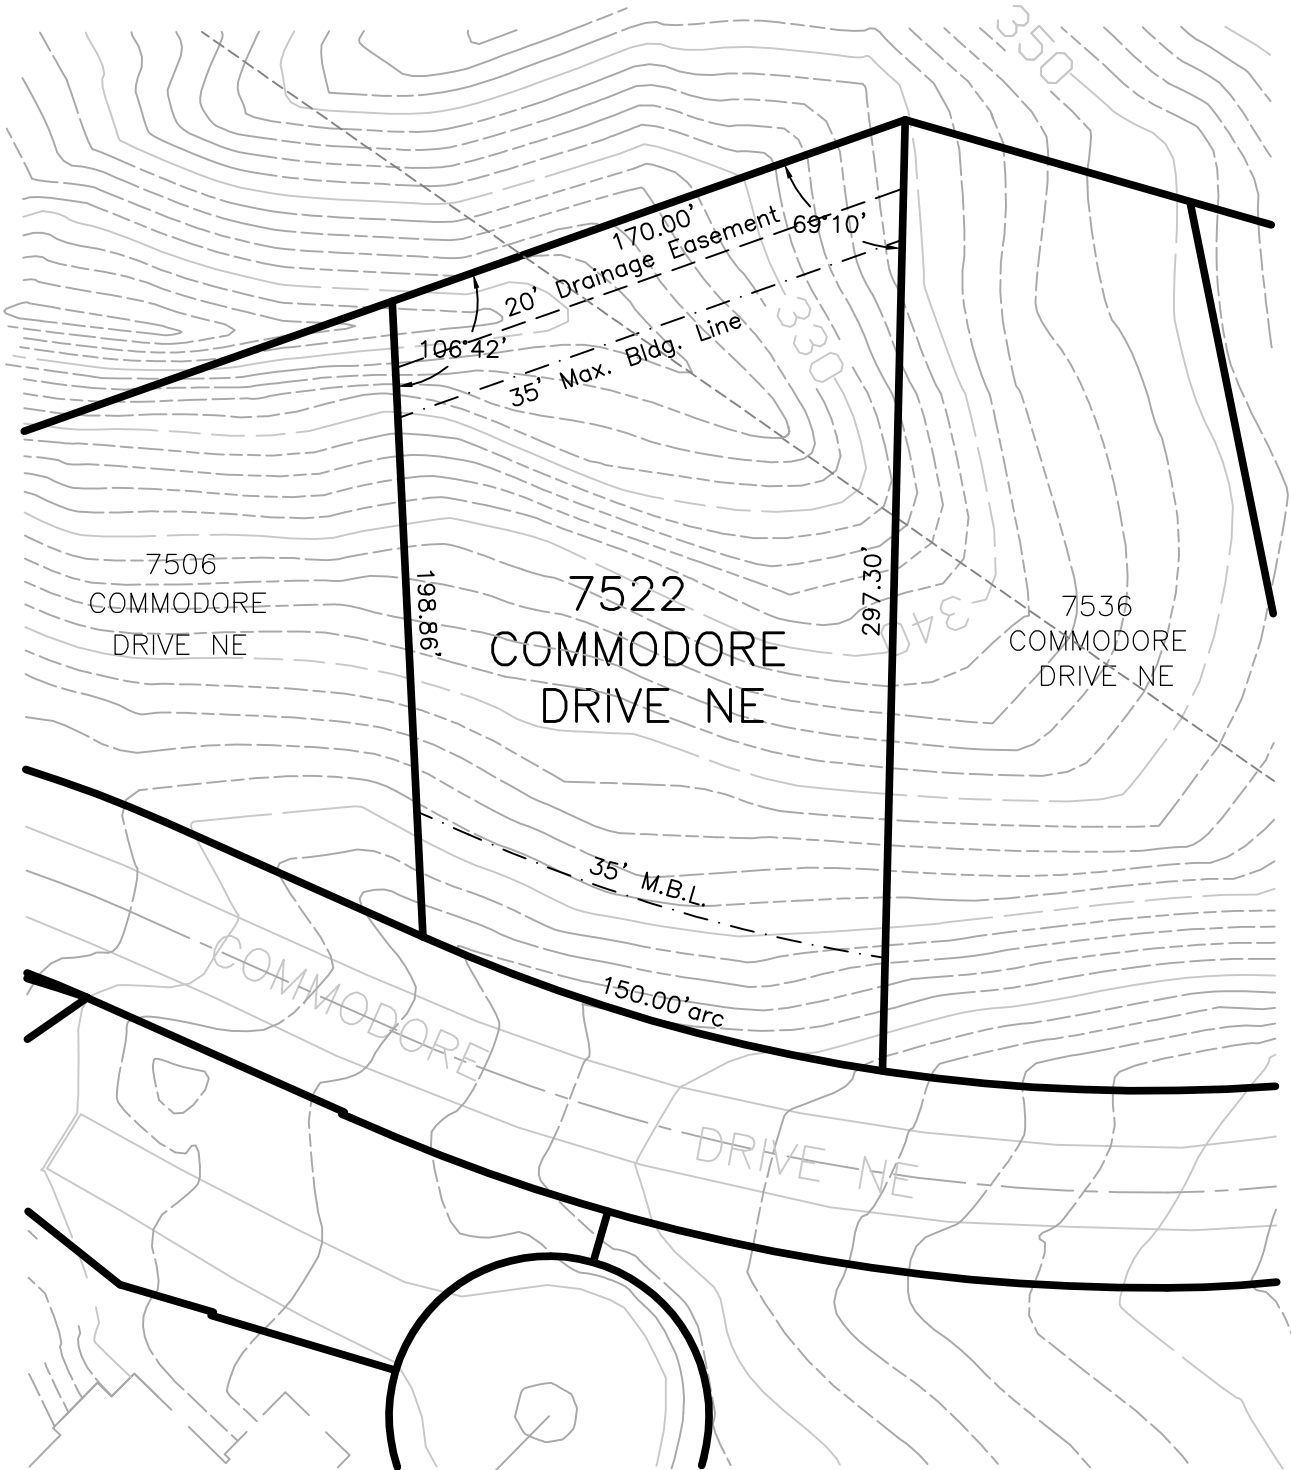

THIS DRAWING IS FOR INFORMATION ONLY.  
TOPOGRAPHIC INFORMATION IS APPROXIMATE  
AND SHOULD BE FIELD VERIFIED.

GRAPHIC SCALE

1"=60'

# Site Layout 7522 Commodore Drive

Note: Verify Lot Dimensions with Deed.