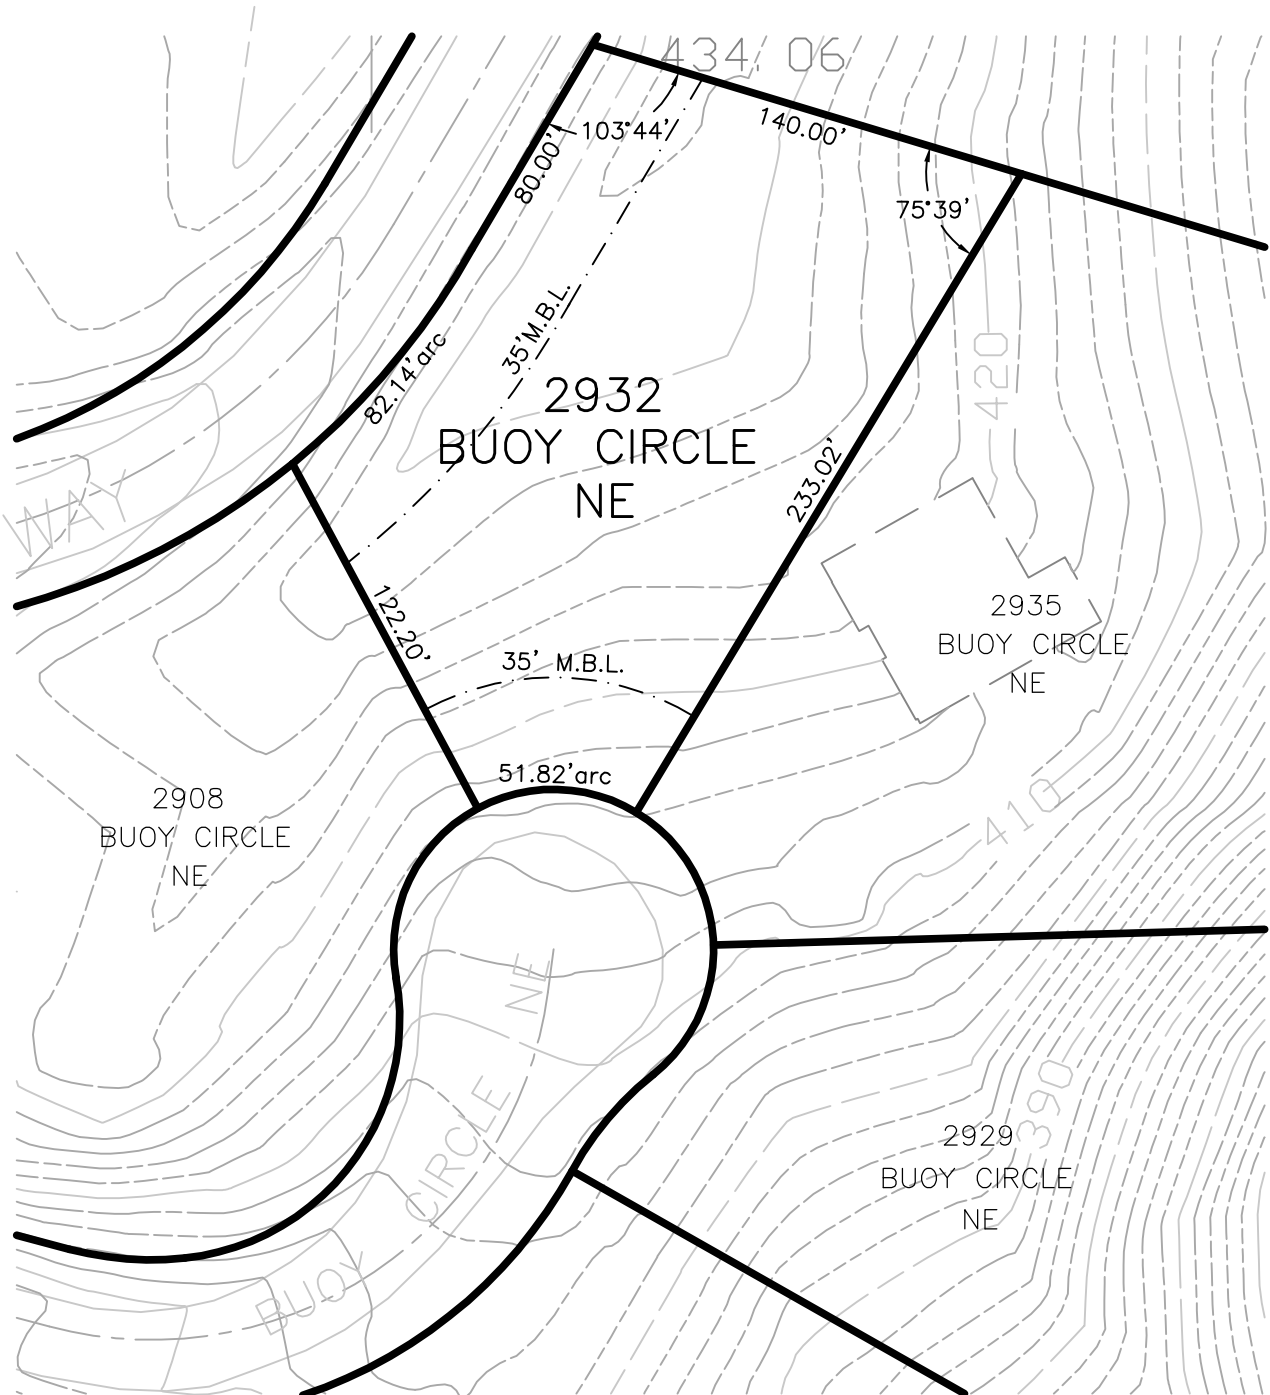

THIS DRAWING IS FOR INFORMATION ONLY.
TOPOGRAPHIC INFORMATION IS APPROXIMATE
AND SHOULD BE FIELD VERIFIED.

GRAPHIC SCALE

Site Layout 2932 Buoy Circle

Note: Verify lot Dimensions with Deed.

Yacht Club Bay