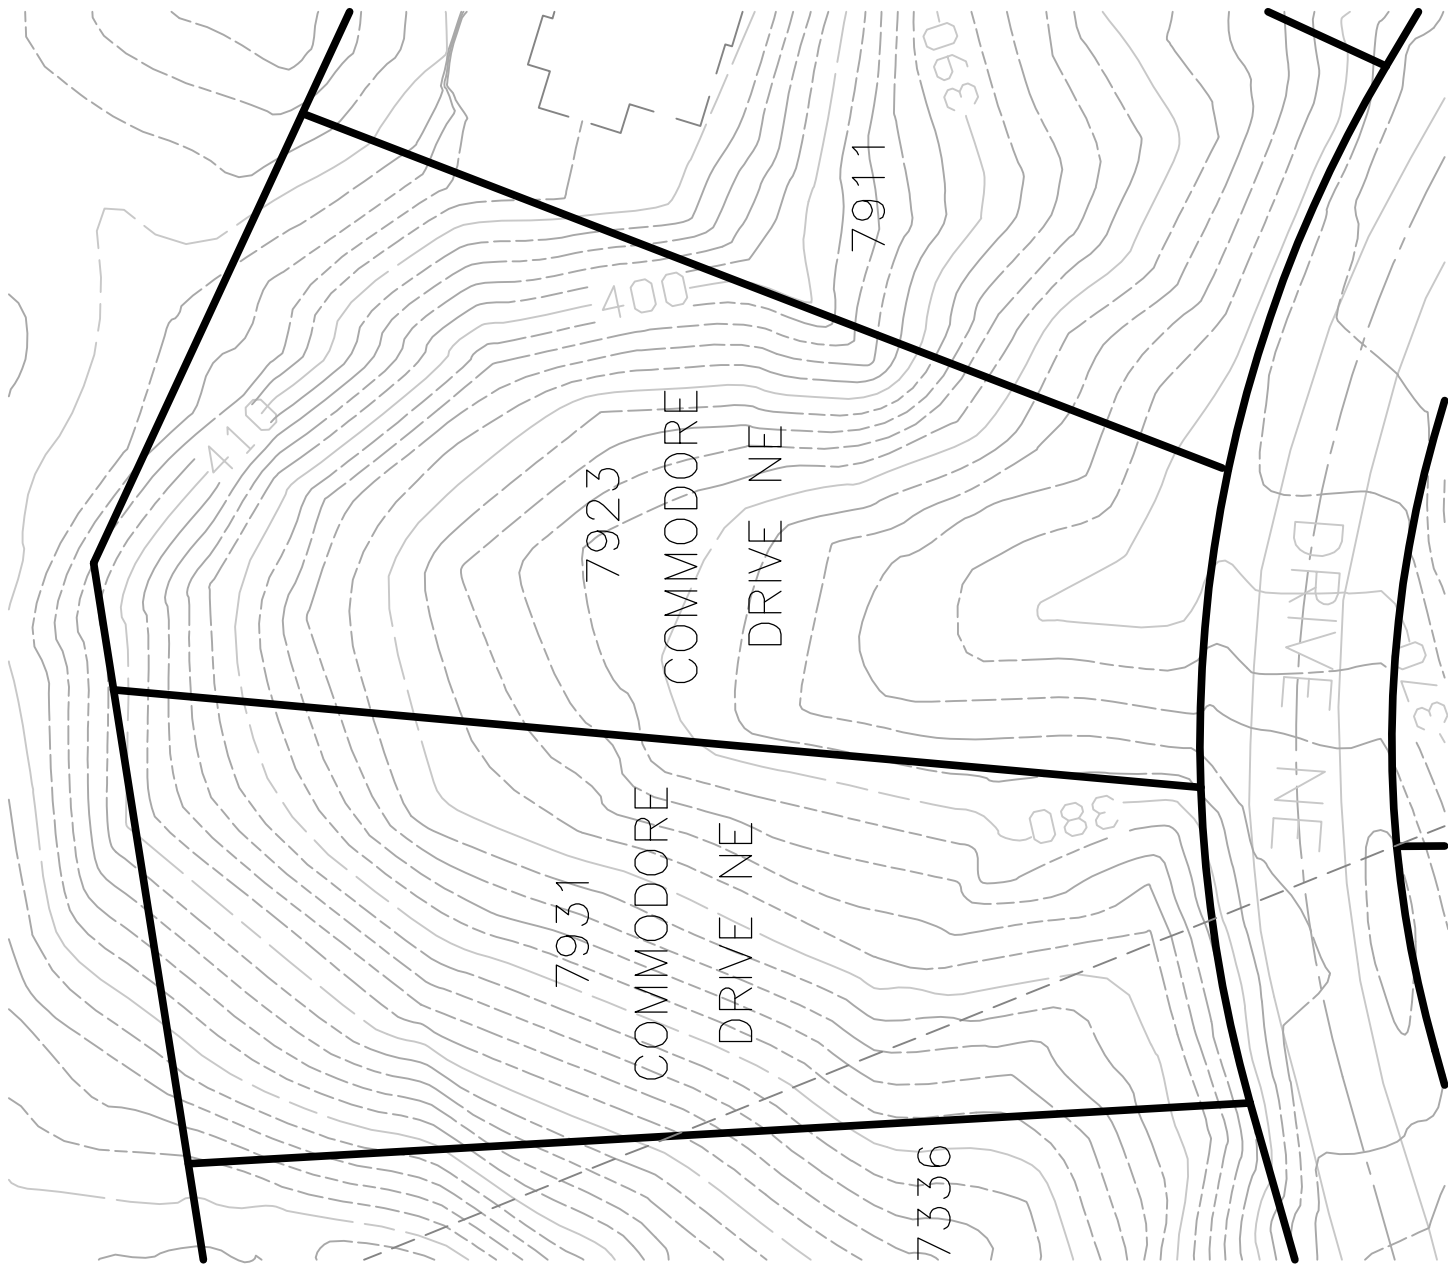

THIS DRAWING IS FOR INFORMATION ONLY.
TOPOGRAPHIC INFORMATION IS APPROXIMATE
AND SHOULD BE FIELD VERIFIED.

1"=60'

GRAPHIC SCALE

Site Layout
7923/7931
Commodore Dr

Note: Verify Lot Dimensions with Deed

Yacht Club Bay