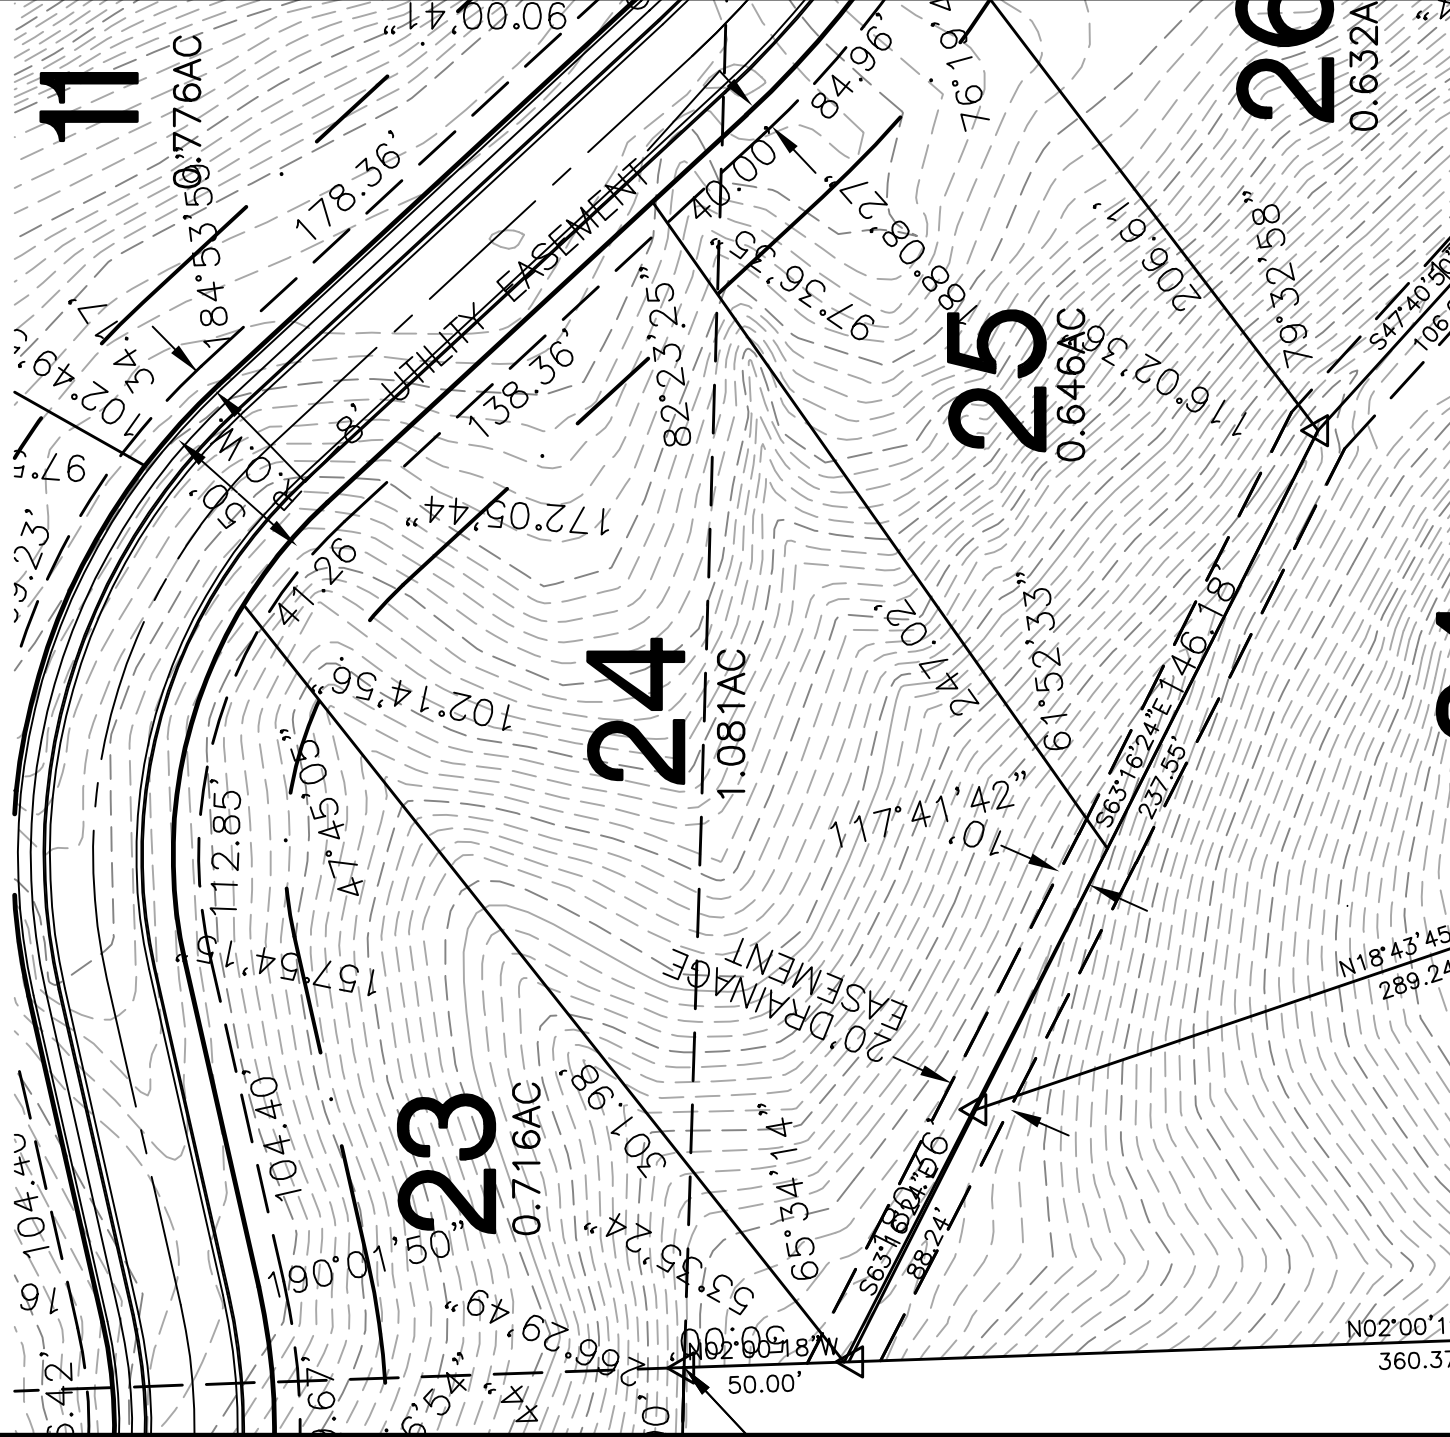

THIS DRAWING IS FOR INFORMATION ONLY.
TOPOGRAPHIC INFORMATION IS APPROXIMATE
AND SHOULD BE FIELD VERIFIED.

1"=60'

GRAPHIC SCALE

Site Layout Lot 24

Lakecrest

P.O. BOX 8888
TUSCALOOSA
AL 36404
(205) 682-0000