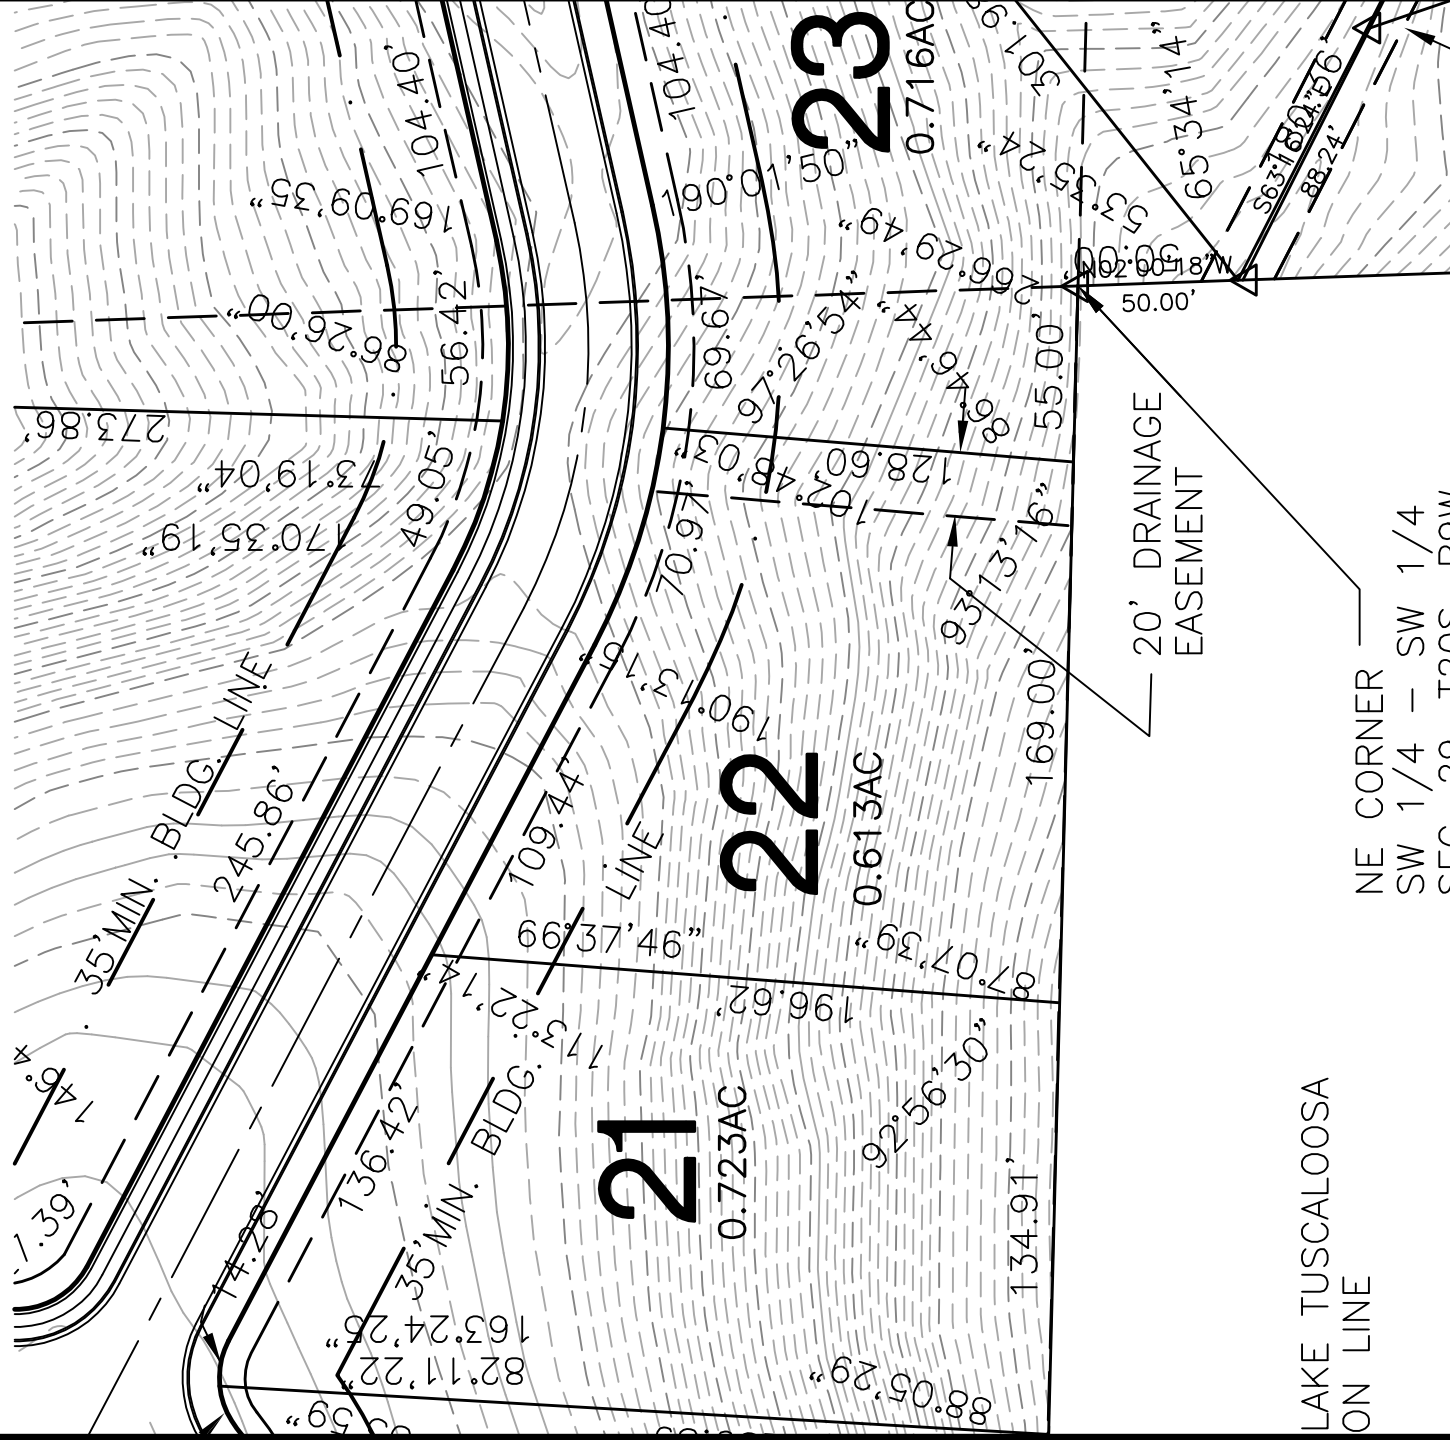

THIS DRAWING IS FOR INFORMATION ONLY.
TOPOGRAPHIC INFORMATION IS APPROXIMATE
AND SHOULD BE FIELD VERIFIED.

1"=60'

GRAPHIC SCALE

Site Layout Lot 22

LAKE TUSCALOOSA
ON LINE

Lakecrest

P.O. BOX 6889
TUSCALOOSA
AL 36404
(205) 682-0000