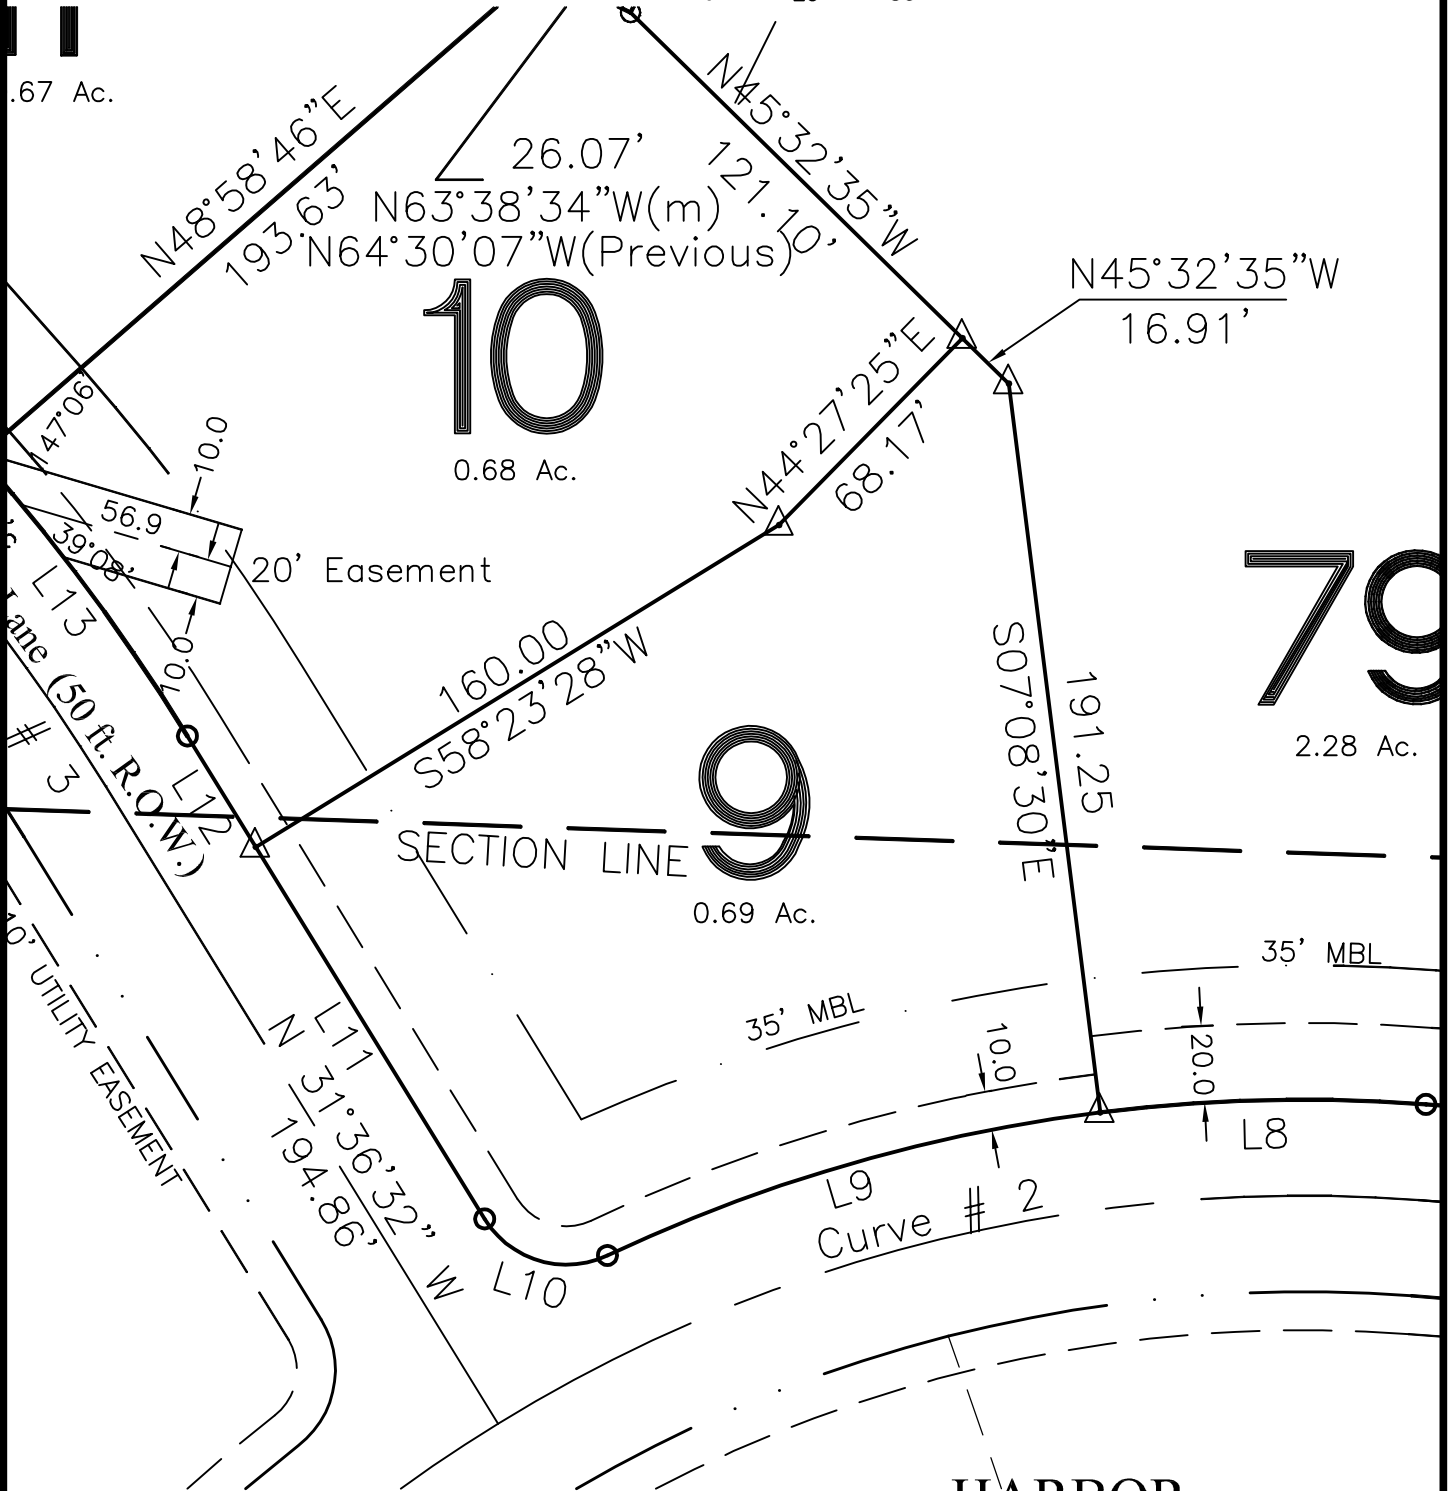

THIS DRAWING IS FOR INFORMATION ONLY.
TOPOGRAPHIC INFORMATION IS APPROXIMATE
AND SHOULD BE FIELD VERIFIED.

Site Layout Lot 9

Harbor Ridge Phase II

HARBOR
WESTERVELT REALTY
P.O. BOX 4888
TUSCALOOSA
AL 35404
(205) 862-8000